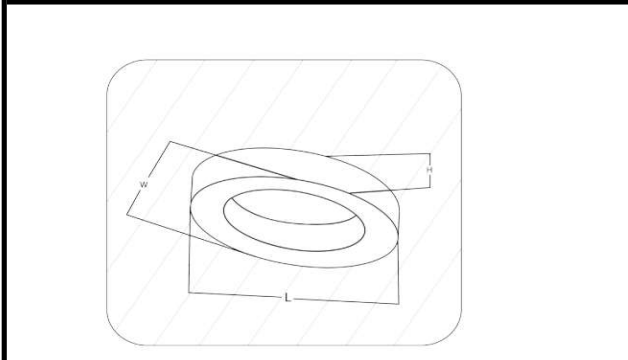

Sovitron Interior Pvt.Ltd.

Model Name	Jetta Ring Oval Surface /DLARJOVDSD-35
Description	Architectural Light

Technical description	Image
-----------------------	-------

Dimension	Custom dimension H=60/90/95mm
Frame	Aluminium
Color Tempertaure	3000K
Power	35W
Total Luminous Flux	2800 lm
Efficacy	80 lm/W
IP rating	50
Color Rendering	≥80
Mounting	Surface
Optics	White Opal Diffuser
Dimming	NON-Dimmable
Operating Voltage	220-240 VAC
Standard Lifetime	L70 minimum at 50,000 burning hours

Dimension diagram

HEIGHT-60/90/95

Custom dimension, coating and installation available upon request

Remarks:-

Address: Plot #7 Saroorpur-Nangla Industrial Area,Ballabgarh-Sohna Road,Faridabad-121005
Email: info@sovitron.com